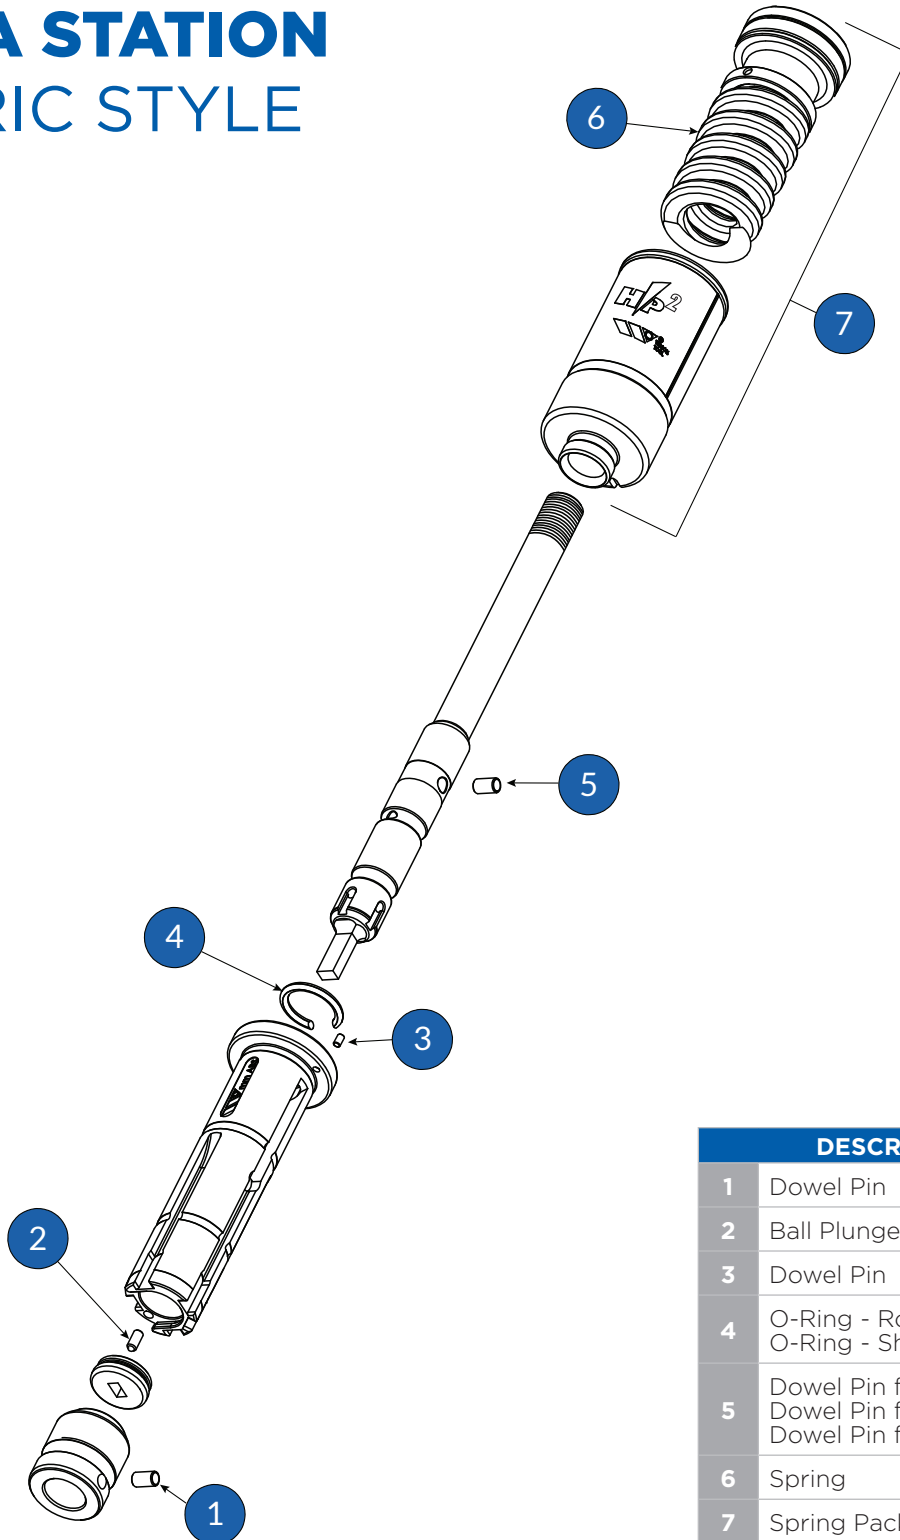

HP2 A STATION METRIC STYLE

	DESCRIPTION	CAT. NO.
1	Dowel Pin [.187 x .312"]	6013
2	Ball Plunger	980973
3	Dowel Pin	6299
4	O-Ring - Round O-Ring - Shape	971303 13069
5	Dowel Pin for 14053 Dowel Pin for 14054, 14052 Dowel Pin for 14055	6015 974189 2150
6	Spring	24291
7	Spring Pack Assembly	14153