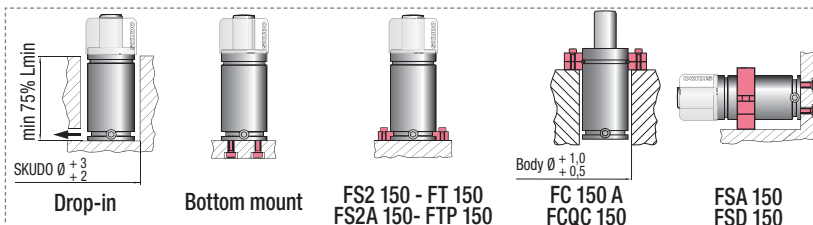

HOW TO ORDER

(10 pcs) KE 18500-050-B
(10 pcs) KE 18500-050-B-N