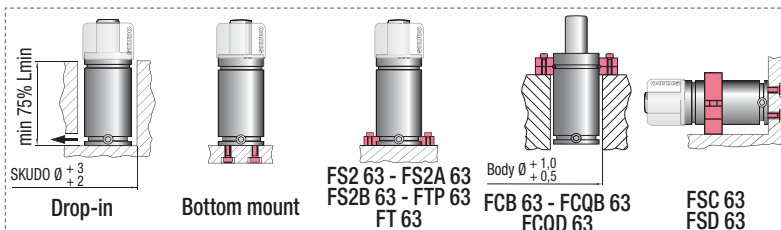

HOW TO ORDER

(10 pcs) KE 3000-050-B
(10 pcs) KE 3000-050-B-N