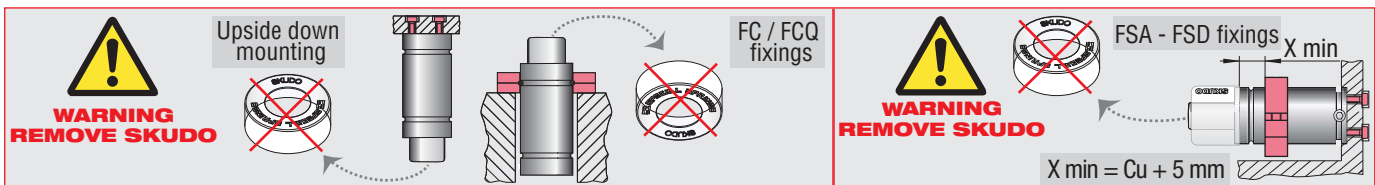

HOW TO ORDER

(10 pcs) KE 3000-050-B
(10 pcs) KE 3000-050-B-N