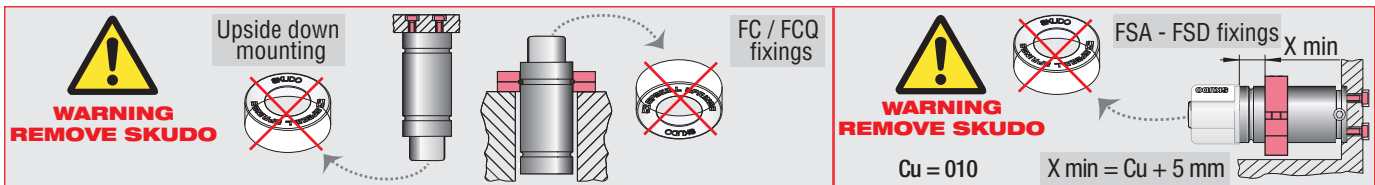

HOW TO ORDER

(10 pcs) KE 7500-050-B
(10 pcs) KE 7500-050-B-N