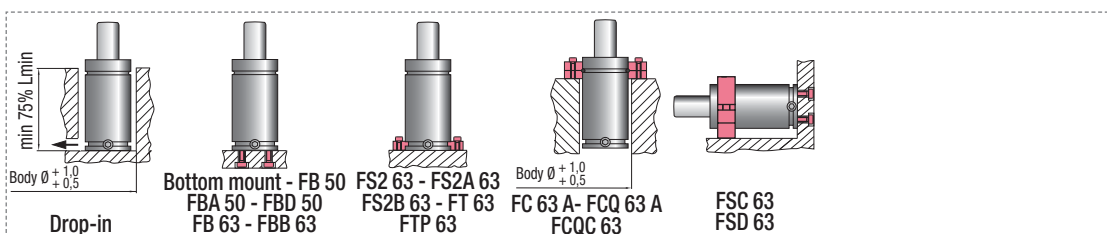

HOW TO ORDER

(10 pcs) RV 1500-050-A
(10 pcs) RV 1500-050-A-N